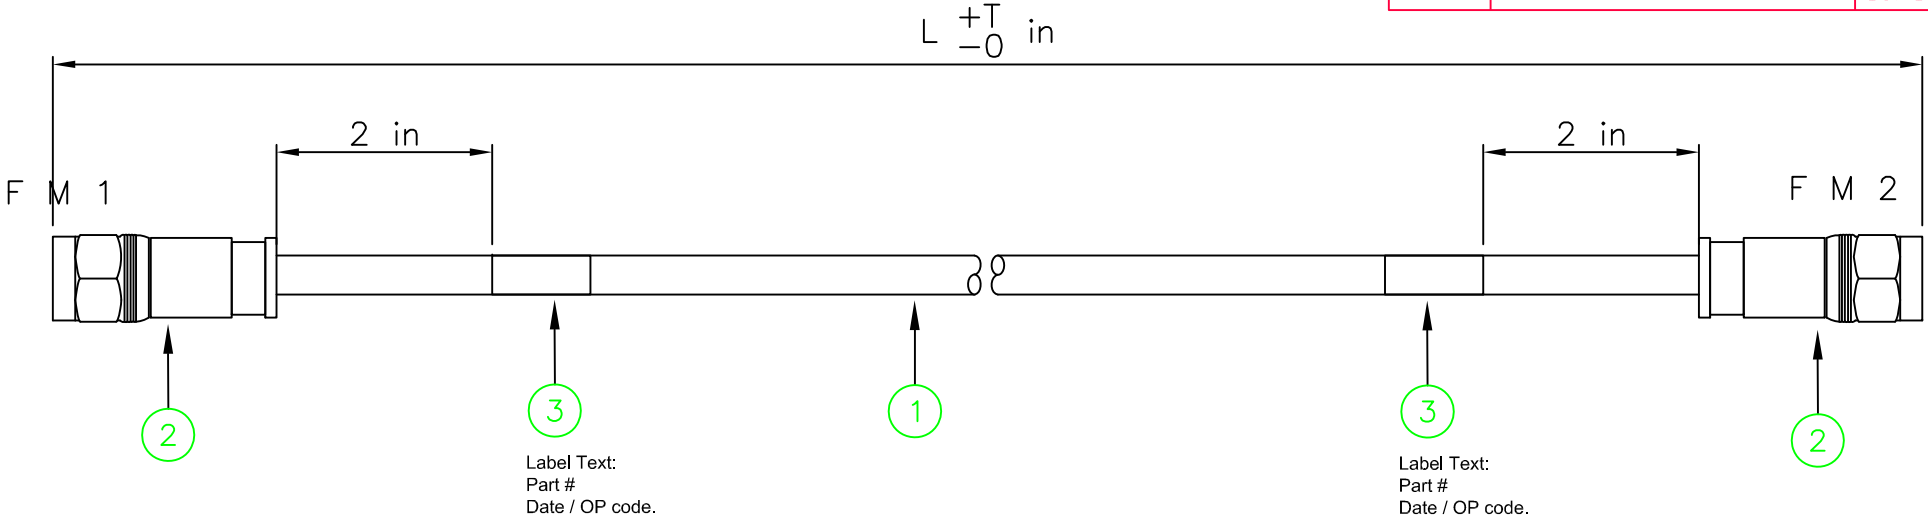

REV	DESCRIPTION	DATE
0	ISSUE	01/20/05
1	REV CONN.	10/17/11

Standard Lengths shown, other lengths available

RG6-FM-M-100	1200	6
RG6-FM-M-75	900	6
RG6-FM-M-50	600	6
RG6-FM-M-35	420	4
RG6-FM-M-25	300	3
P/N.	L(in)	T(in)

Manufacturing Bill of Materials

3	LAT-18-361-1	2	EA	Label, Self Laminating
2	CM-RG6L-F	2	EA	F Plug, RG6 UNIVERSAL CATV PVC
1	RG6-CM-BLK	***	IN	BULK CABLE, RG6 CATV CM
Item	P/N	QTY	UOM	DESCRIPTION

LIBERTY AV SOLUTIONS		WWW.LIBAV.COM	
11675 RIDGELINE DRIVE		(800) 530-8998	
COLORADO SPRINGS, CO 80921			
UNIT:mm	TITLE: Assembly Specification CBL, ASY, CATV, PVC		
SCALE	None	PART NUMBER: RG6-FM-M-XXX	DR. RP
UNLESS OTHERWISE SPECIFIED TOLERANCES: x ±.015 xx ±.010 xxx ±.005 ANGLE ± 1°		CH. RP	
SHEET 1/1	DWG. #: LWC-ASY-00444	AP. RP	