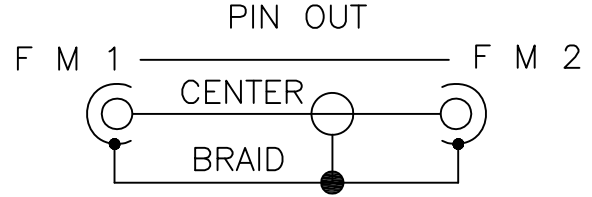

REV	DESCRIPTION	DATE
0	ISSUE	01/20/05
1	REV CONN.	10/17/11

Standard Lengths shown, other lengths available

RG6-FM-M-100	1200	6
RG6-FM-M-75	900	6
RG6-FM-M-50	600	6
RG6-FM-M-35	420	4
RG6-FM-M-25	300	3
P/N.	L(in)	T(in)

Manufacturing Bill of Materials

3	LAT-18-361-1	2	EA	Label, Self Laminating
2	CM-RG6L-F	2	EA	F Plug, RG6 UNIVERSAL CATV PVC
1	RG6-CM-BLK	***	IN	BULK CABLE, RG6 CATV CM
Item	P/N	QTY	UOM	DESCRIPTION

LIBERTY AV SOLUTIONS		WWW.LIBAV.COM	
11675 RIDGELINE DRIVE		(800) 530-8998	
COLORADO SPRINGS, CO 80921			
UNIT:mm	TITLE: Assembly Specification CBL, ASY, CATV, PVC		
SCALE	None	PART NUMBER: RG6-FM-M-XXX	DR. RP
UNLESS OTHERWISE SPECIFIED TOLERANCES: x ±.015 xx ±.010 xxx ±.005 ANGLE ± 1°		CH. RP	
SHEET 1/1	DWG. #: LWC-ASY-00444	AP. RP	